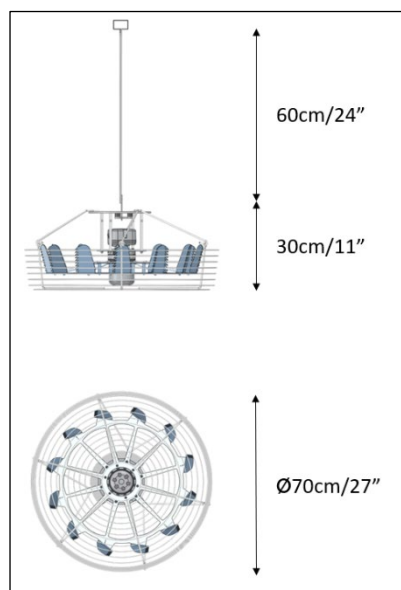

Specifications

Description	ClimaFlow Fan-AC
Line voltage	1~MOT 230V ±10% 50Hz P1 260W 1,2A 1~MOT 230V ±10% 60Hz P1 300W 1,3A
Rated values	IP54 THCL 155
Power connection out	Incl. power cable 2 Meter
Terminal box	K05 fixed on motor
Control	On/Off (RPM controllable by power or external controller)
Motor protection	Thermal contact
Min. operating temperature °C	-35

Protection	Incl. basket
Suspension system	Mounting strip and truss bracket
Control area	Each vertical fan has a control area of approx. 256 m ² /2700 ft ²
Weight	6,2 KG / 13.6 lb

RIGHTS Copyright © Ludvig Svensson, Bleiswijk 2023. All rights reserved.