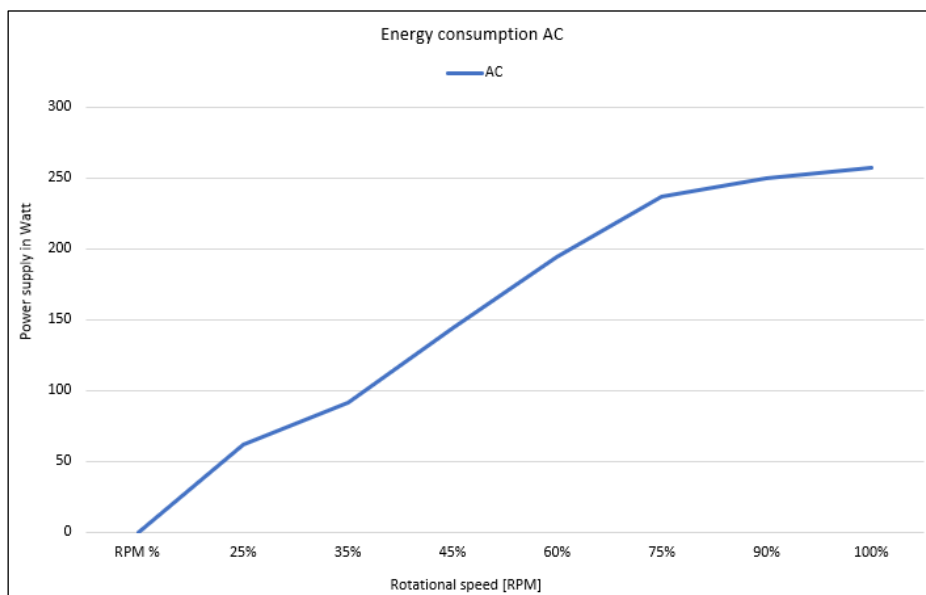

Specifications

Description	ClimaFlow Fan-AC
Line voltage	1~MOT 230V ±10% 50Hz P1 260W 1,2A 1~MOT 230V ±10% 60Hz P1 300W 1,3A
Rated values	IP54 THCL 155
Power connection out	Incl. power cable 2 Meter
Terminal box	K05 fixed on motor
Control	On/Off (RPM controllable by power or external controller)
Motor protection	Thermal contact
Min. operating temperature °C	-35

Quality of bearing	Ball bearing with long-time lubrication
Color of rotor	Black
Material rotor	Steel
Quality of blade	Vanes equipped with whisper-quiet technology
Color of blade	Blue
Material blade	Aluminum
Material of construction	Stainless steel / Aluminum
Material of mounting strip	Galvanized steel
Material of bracket	Galvanized steel - white powder coated

Protection	Incl. basket
Suspension system	Mounting strip and truss bracket
Control area	Each vertical fan has a control area of approx. 256 m²/2700 ft²
Weight	6,2 KG / 13.6 lb